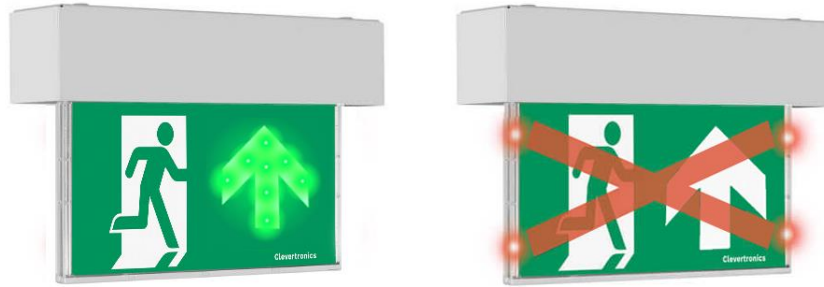

DYRL-UP-CM-RU

CLEVEREVAC DYNAMIC GREEN & RED X BLADE EXIT SIGN

PRODUCT INFORMATION					
Part Number	DYRL-UP-CM-RU				
MIC	UKA01550100001				
Description	L10 Optimum CleverEVAC Dynamic Green and Red X Blade EXIT sign, with Volt Free (VF) & 24V interface for ON/OFF activation of Dynamic Green & Red X Enhancement				
Construction	PC/ABS body with Acrylic diffuser				
Mounting	Ceiling Mount				
Dimensions L x W x H	391mm x 90mm x 257mm				
Weight	5.9kg				
Operating Mode	Maintained – Sequencing inward green LEDs or illuminated Red X with side flashing red LED's activated on VF/24V input trigger and capable of being activated in power-on and battery-backed mode				
Testing System	N/A - Manual Test Switch				
Battery Type & Manufacturer	Lithium Nanophosphate (LiFePO4), Clevertronics				
Charging Method	Intelligent current limited constant voltage				
Diffuser	Single sided Pictograph, two elements (Running Man with Arrow Up)				
Lamp(s)	LED panel, 100,000 hours				
Operating Voltage	220-240V AC; 50Hz				
Power Consumption	1.7 Watts (Standby), 8.7 Watts (Max)				
Viewing Distance	30m				
Rated Emergency Duration	180 minutes				
IP Rating	IP20				
Operating temperature	0°C to 40°C				
Protection	<ul style="list-style-type: none">• Battery overvoltage & overcurrent protection• Battery deep discharge protection• Supply voltage polarity reversal protection• Battery short-circuit protection (charging will resume upon removal of fault)• Kit box (enclosure) of lamp control gear provides protection against accidental contacts with live parts				
Luminaire Classification	<table border="1"><tr><td>X</td><td>1</td><td>AG</td><td>180</td></tr></table>	X	1	AG	180
X	1	AG	180		
Conformity	BS EN 60598-2-22, BS 5266				